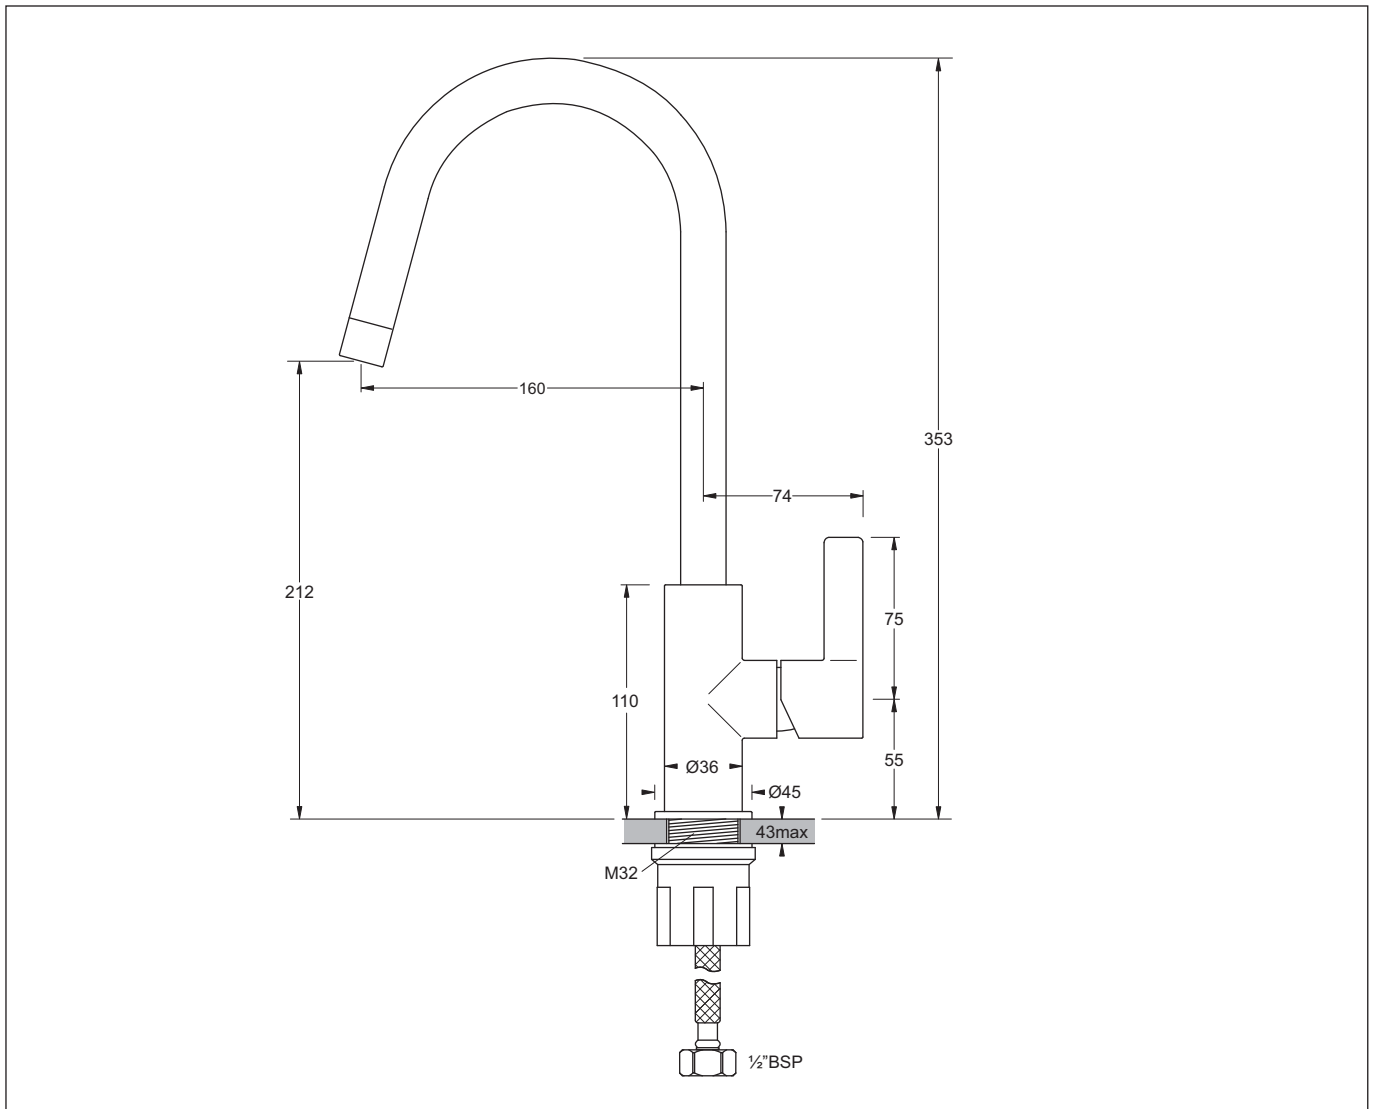

## SINK MIXER WITH CURVED SPOUT

G E M I N I

- Attractively styled sink mixer with a swivel spout
- Single quarter turn lever activation for hot and cold with a vertical lever design style
- Tall curved spout pattern with aerator
- Quality 25mm diameter ceramic disc provides accurate flow and mixing temperature control
- Adjustable fixings to accommodate benchtop thicknesses up to 43mm

Provided		
Item	Description	Code
Tapware	Madeira Sink Mixer	MTM403
Installation	Instruction sheet	✓

All dimensions are in millimetres and are subject to normal manufacturing variation. As product development is ongoing Gemini reserves the right to vary specifications without notice